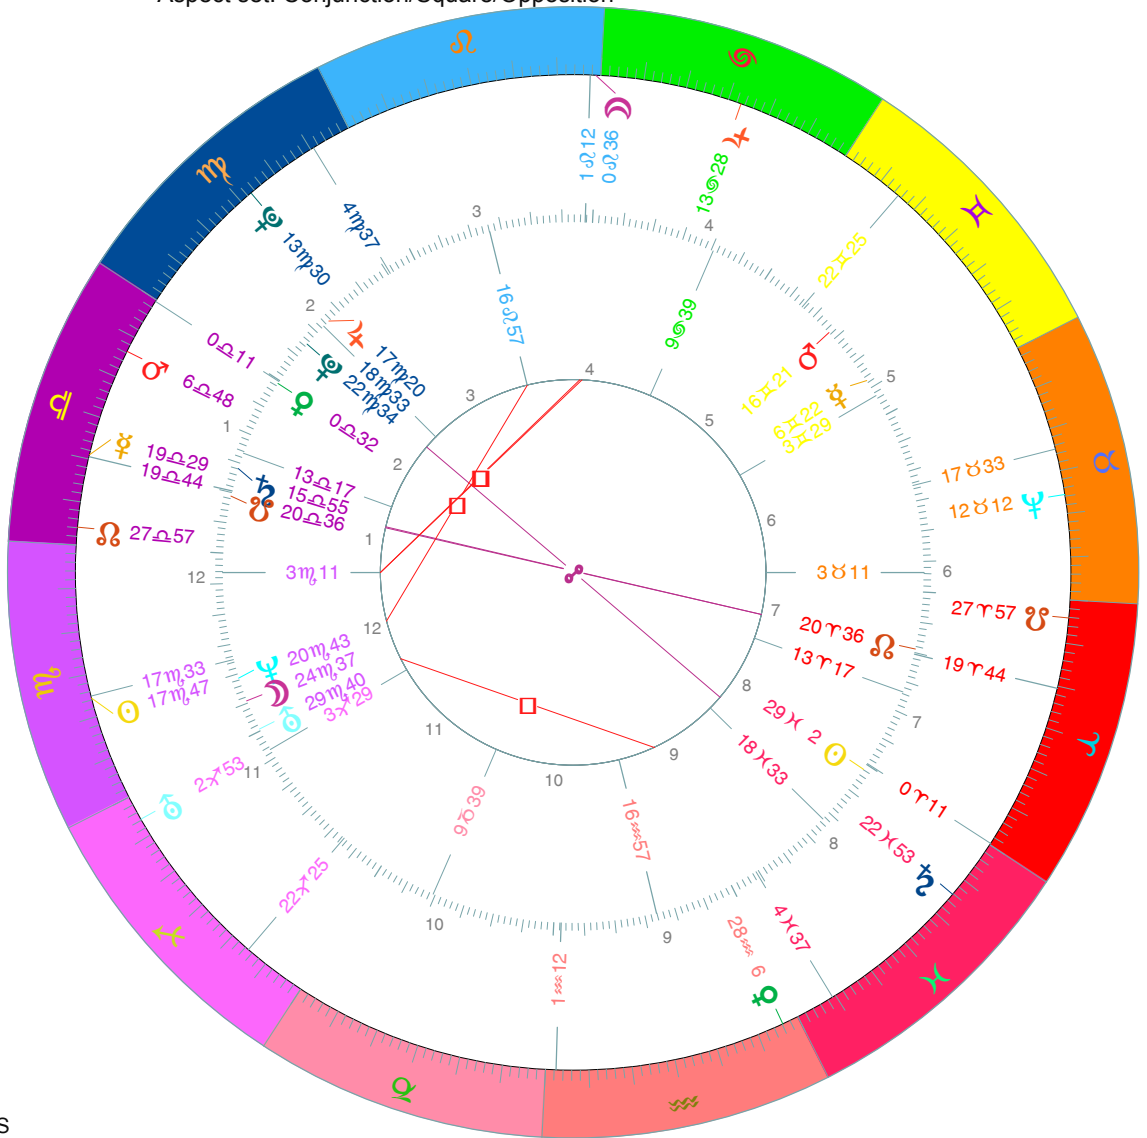

Comparison Chart

Outer - Tychonic

Death of (St.) Elisabeth of Hungary

At Marburg, Latitude 50N49', Longitude 8E46'

Date: Monday, 17/NOV/1231, Julian

Time: 5: 0, Local Time

Sidereal Time 9:10:52, Vernal Point 15 X 57'52"

Inner - Tychonic

Birth of Raphael

At Urbino/Italy, Latitude 43N44', Longitude 12E38'

Date: Friday, 28/MAR/1483, Julian

Time: 21:27, Local Time

Sidereal Time 10:25:25, Vernal Point 12 X 27'56"

OUTER INNER

PI	Position	R	Position	R
☉	17m 47		29 X 2	
☾	0 d 36		24m 37	
☿	19 d 29		6 r 22	
♀	28 s 6		0 d 32	
♂	6 d 48		16 r 21	
♃	13 d 28		17m 20	
♅	22 X 53		15 d 55	
♁	2 X 53		29m 40	
♆	12 d 12		20m 43	
♇	13m 30		22m 34	
♄	27 d 57		20 r 36	
♂	27 r 57		20 d 36	

House System: Placidus, Zodiac: Sidereal SVP
Aspect set: Conjunction/Square/Opposition

	Houses	Houses
1	19 d 44	3m 11
2	0 d 11	13 d 17
3	4m 37	18m 33
4	1 d 12	16 d 57
5	22 r 25	9 d 39
6	17 d 33	3 r 29
7	19 r 44	3 d 11
8	0 r 11	13 r 17
9	4 X 37	18 X 33
10	1 s 12	16 s 57
11	22 X 25	9 d 39
12	17m 33	3 X 29

Cross Aspects

INNER PLANETS

	☉	☾	☿	♀	♂	♃	♅	♁	♆	A	M
☉											☐ 0°51'
☾										☐ 2°35'	
☿										♁ 1° 7'	
♀										☐ 1°34'	
♂											
♃											
♅											
♁											
A											♁ 0°52'
M											☐ 1°59'