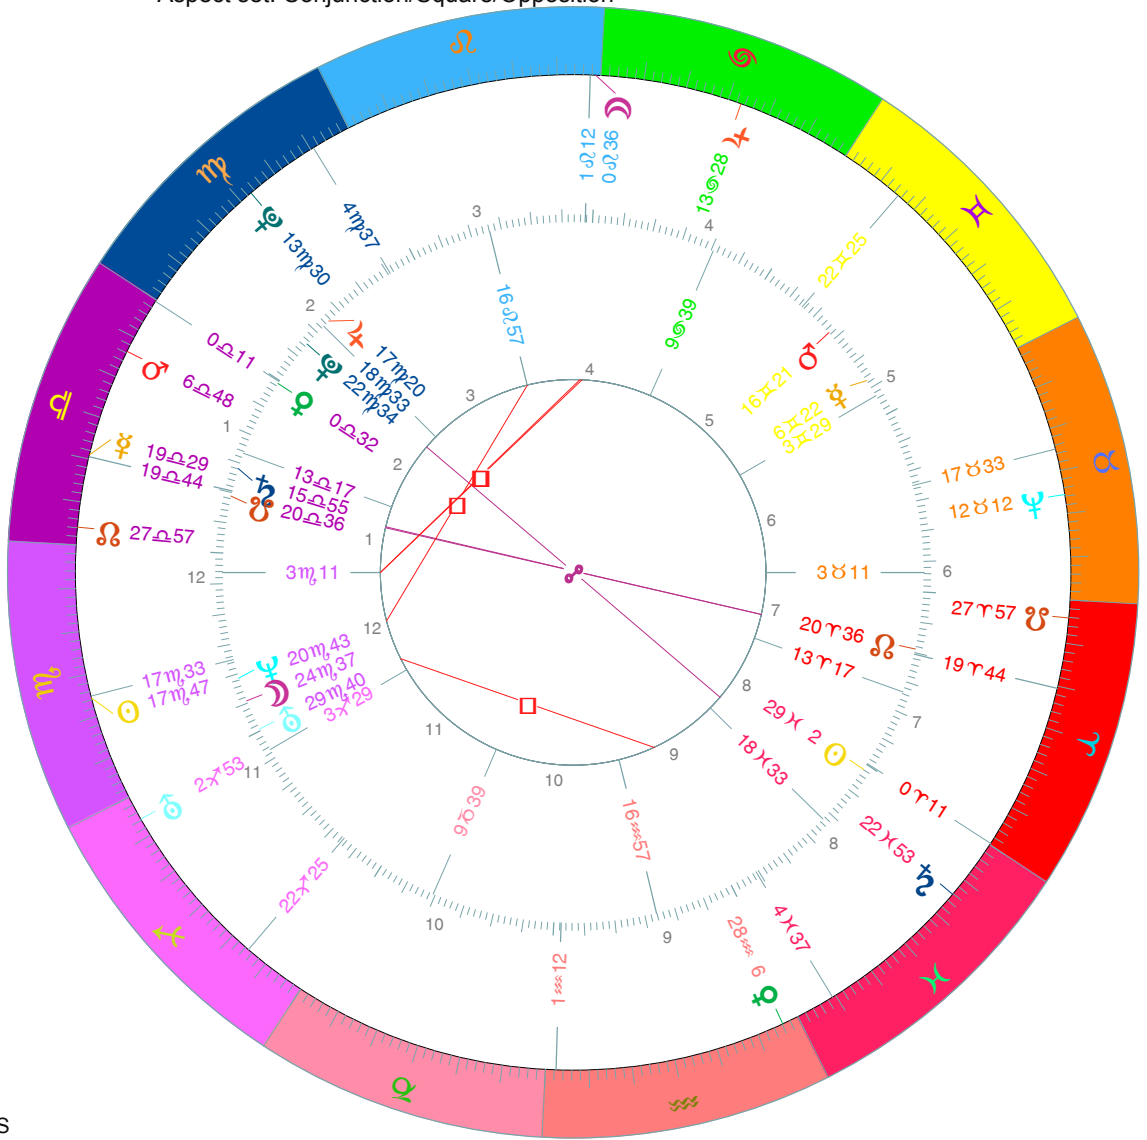

# Comparison Chart

Outer - Tychonic  
 Death of (St.) Elisabeth of Hungary  
 At Marburg, Latitude 50N49', Longitude 8E46'  
 Date: Monday, 17/NOV/1231, Julian  
 Time: 5: 0, Local Time  
 Sidereal Time 9:10:52, Vernal Point 15 X 57'52"

Inner - Tychonic  
 Birth of Raphael  
 At Urbino/Italy, Latitude 43N44', Longitude 12E38'  
 Date: Friday, 28/MAR/1483, Julian  
 Time: 21:27, Local Time  
 Sidereal Time 10:25:25, Vernal Point 12 X 27'56"

PI	Position	R	Position	R
☉	17m 47		29 X 2	
☾	0 d 36		24 m 37	
☿	19 d 29		6 r 22	
♀	28 s 6		0 d 32	
♂	6 d 48		16 r 21	
♃	13 d 28		17 m 20	
♅	22 X 53		15 d 55	
♁	2 X 53		29 m 40	
♆	12 d 12		20 m 43	
♁	13 m 30		22 m 34	
♁	27 d 57		20 r 36	
♁	27 r 57		20 d 36	

House System: Placidus, Zodiac: Sidereal SVP  
 Aspect set: Conjunction/Square/Opposition

Cross Aspects

	☉	☾	☿	♀	♂	♃	♅	♁	♆	A	M
☉											☐ 0°51'
☾										☐ 2°35'	
☿										♁ 1° 7'	
♀										☐ 1°34'	
♂											
♃											
♅											
♁											
♆											
A											♁ 0°52'
M											☐ 1°59'