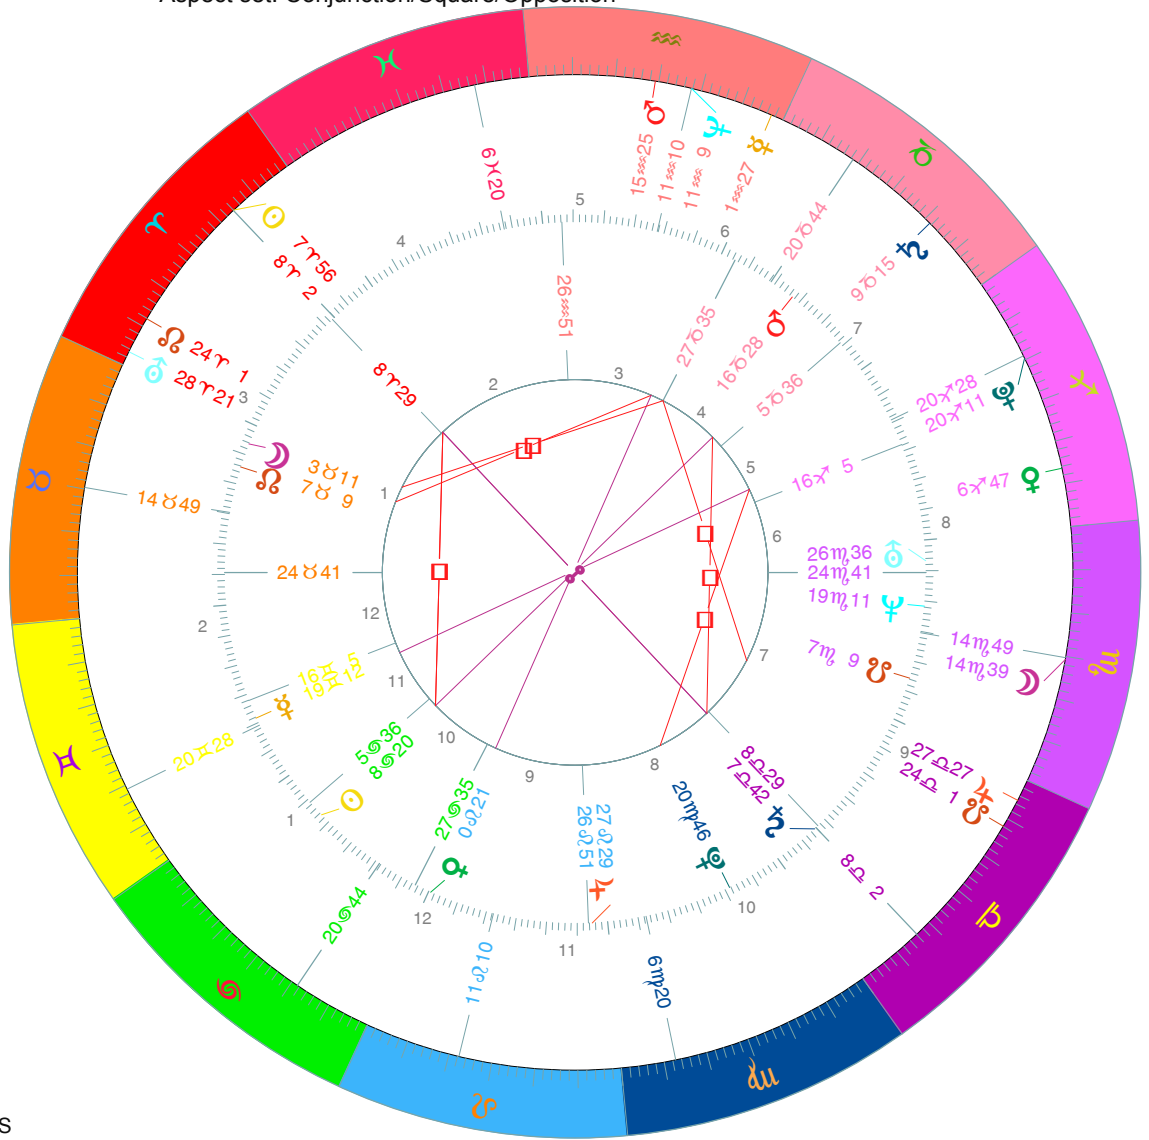

Comparison Chart

Outer - Tychonic
 Death of Raphael (V. *)
 At Rome, Italy, Latitude 41N53', Longitude 12E30'
 Date: Friday, 6/APR/1520, Julian
 Time: 12: 0, Local Time
 Sidereal Time 1:36:42, Vernal Point 11 X 56'59"

Inner - Tychonic
 Conception of Raphael
 At Urbino, Latitude 43N43', Longitude 12E38'
 Date: Wednesday, 10/JUL/1482, Julian
 Time: 1:24, Local Time
 Sidereal Time 21:10:22, Vernal Point 12 X 28'31"

PI	Position	R	Position	R
☉	7 7 56		8 20	
☾	14 7 39		3 11	
☿	1 27		19 12	
♀	6 47		0 21	
♂	15 25		16 28	
♃	27 27		27 29	
♅	9 15		7 42	
♁	28 21		26 36	
♂	11 9		19 11	
♁	20 11		20 46	
♁	24 1		7 9	
♁	24 1		7 9	

House System: Placidus, Zodiac: Sidereal SVP
 Aspect set: Conjunction/Square/Opposition

	Houses	Houses
1	20 44	24 41
2	20 28	8 29
3	14 49	26 51
4	8 2	27 35
5	6 20	5 36
6	11 10	16 5
7	20 44	24 41
8	20 28	8 29
9	14 49	26 51
10	8 2	27 35
11	6 20	5 36
12	11 10	16 5

Cross Aspects

	☉	☾	☿	♀	♂	♃	♅	♁	♂	♁	A	M
☉	☐ 0°24'						☐ 0°14'					
☾												
☿		☐ 1°43'										
♀			☐ 1° 6'									
♂												
♃											☐ 0° 8'	
♅							☐ 1°32'					
♁											☐ 0°45'	
♂												
♁			☐ 0°59'							☐ 0°35'		
A												
M	☐ 0°18'						☐ 0°19'					