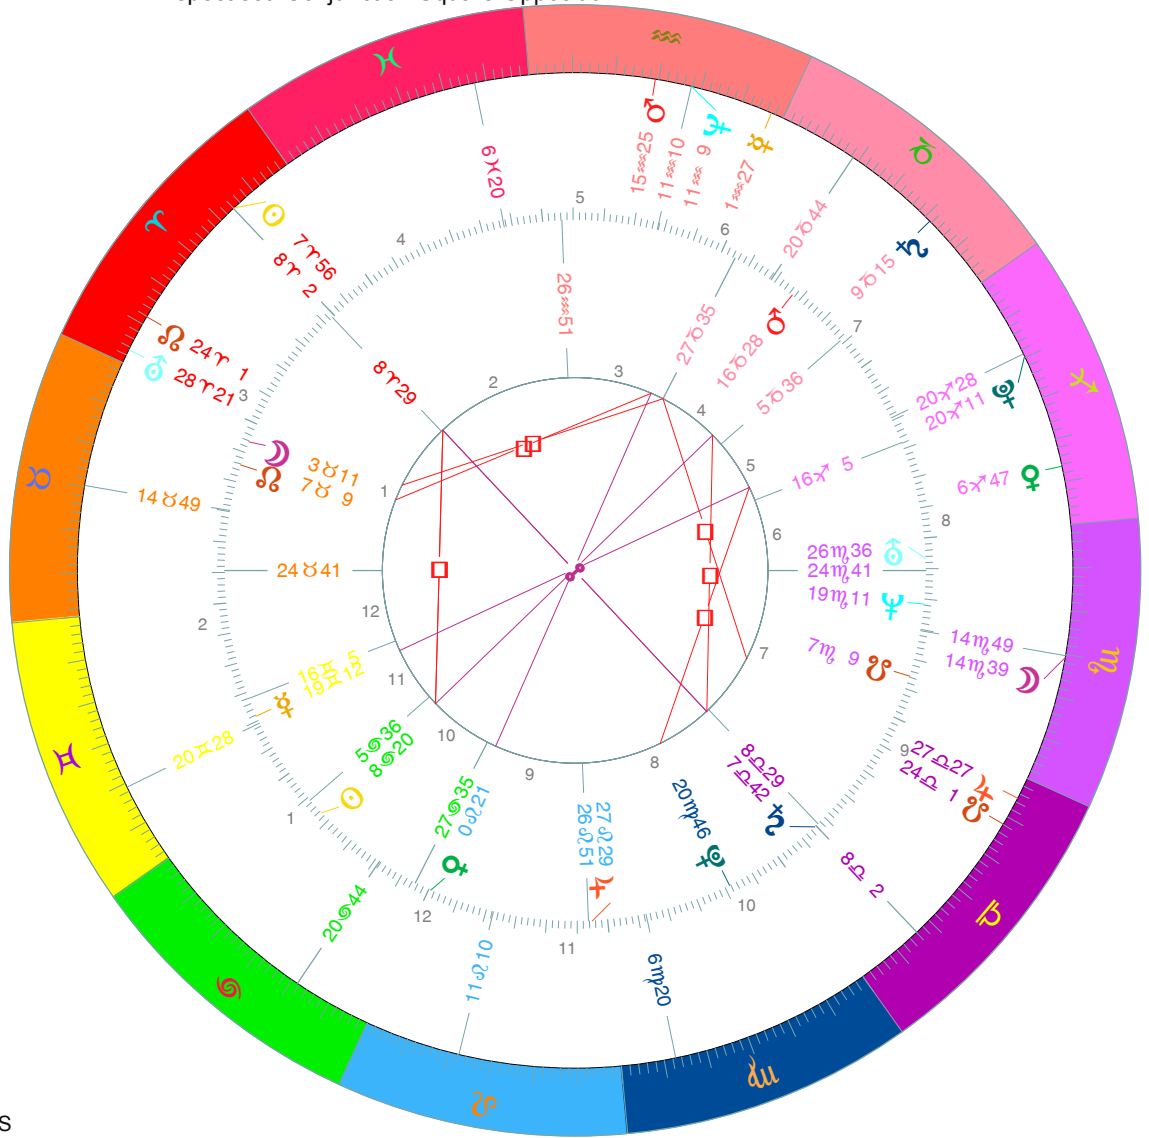

Comparison Chart

Outer - Tychonic
 Death of Raphael (V. *)
 At Rome, Italy, Latitude 41N53', Longitude 12E30'
 Date: Friday, 6/APR/1520, Julian
 Time: 12: 0, Local Time
 Sidereal Time 1:36:42, Vernal Point 11 X 56'59"

Inner - Tychonic
 Conception of Raphael
 At Urbino, Latitude 43N43', Longitude 12E38'
 Date: Wednesday, 10/JUL/1482, Julian
 Time: 1:24, Local Time
 Sidereal Time 21:10:22, Vernal Point 12 X 28'31"

PI	Position	R	Position	R
☉	7 7 56		8 20	
☾	14 7 39		3 11	
☿	1 27		19 12	
♀	6 47		0 21	
♂	15 25		16 28	
♃	27 27		27 29	
♅	9 15		7 42	
♁	28 21		26 36	
♂	11 9		19 11	
♁	20 11		20 46	
♁	24 1		7 9	
♁	24 1		7 9	

House System: Placidus, Zodiac: Sidereal SVP
 Aspect set: Conjunction/Square/Opposition

	Houses	Houses
1	20 44	24 41
2	20 28	8 29
3	14 49	26 51
4	8 2	27 35
5	6 20	5 36
6	11 10	16 5
7	20 44	24 41
8	20 28	8 29
9	14 49	26 51
10	8 2	27 35
11	6 20	5 36
12	11 10	16 5

Cross Aspects

	☉	☾	☿	♀	♂	♃	♅	♁	♂	♁	M
☉	☐ 0°24'						☐ 0°14'				
☾											
☿		☐ 1°43'	☐ 1° 6'								
♀											
♂											
♃											☐ 0° 8'
♅											
♁											☐ 0°45'
♂											
♁			☐ 0°59'								☐ 0°35'
A											
M	☐ 0°18'										☐ 0°19'