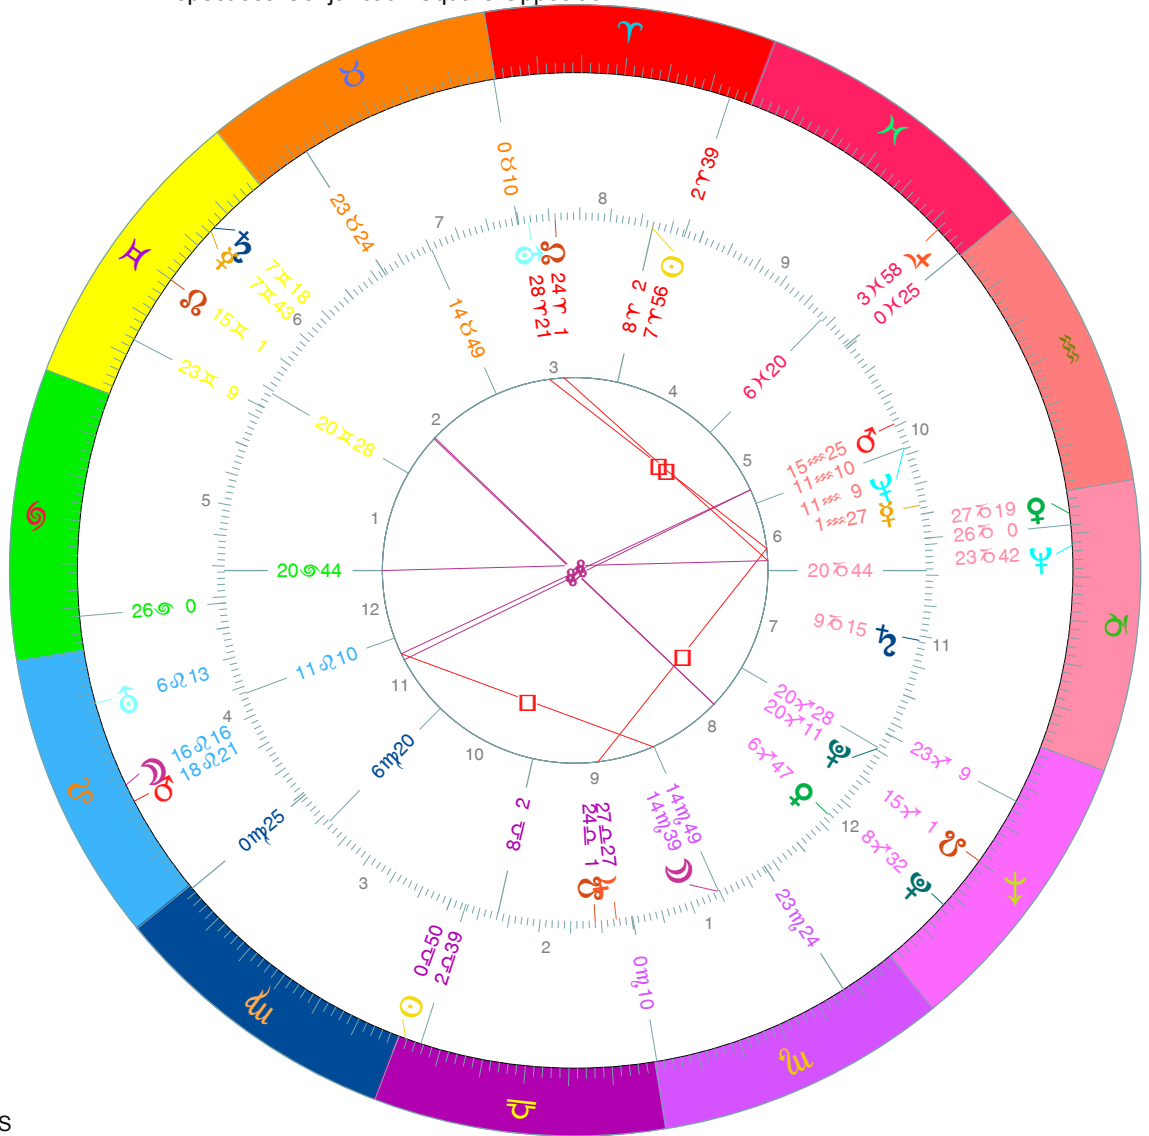

Comparison Chart

Outer - Tychonic
Baptism of Jesus Christ

At River Jordon, near Ono, Latitude 31N50', Longitude 35E33'

Date: Friday, 23/SEP/29, Julian

Time: 10: 0, Local Time

Sidereal Time 10: 0: 1, Vernal Point 2 ♉ 38'42"

Inner - Tychonic

Death of Raphael (V. *)

At Rome, Italy, Latitude 41N53', Longitude 12E30'

Date: Friday, 6/APR/1520, Julian

Time: 12: 0, Local Time

Sidereal Time 1:36:42, Vernal Point 11 ♉ 56'59"

OUTER INNER

PI	Position	R	Position	R
☉	0 ♌ 50		7 ♉ 56	
☾	16 ♌ 16		14 ♎ 39	
☿	7 ♌ 43		1 ♋ 27	
♀	27 ♌ 19		6 ♉ 47	
♂	18 ♌ 21		15 ♋ 25	
♃	3 ♋ 58		27 ♌ 27	
♅	7 ♌ 18		9 ♌ 15	
♁	6 ♌ 13		28 ♉ 21	
♃	23 ♌ 42		11 ♋ 9	
♁	8 ♉ 32		20 ♉ 11	
♁	15 ♌ 1		24 ♉ 1	
♁	15 ♉ 1		24 ♌ 1	

House System: Placidus, Zodiac: Sidereal SVP
Aspect set: Conjunction/Square/Opposition

	Houses	Houses
1	23 ♎ 24	20 ♏ 44
2	0 ♎ 10	20 ♌ 28
3	2 ♌ 39	14 ♌ 49
4	0 ♎ 25	8 ♉ 2
5	26 ♏ 0	6 ♋ 20
6	23 ♌ 9	11 ♋ 10
7	23 ♌ 24	20 ♌ 44
8	0 ♌ 10	20 ♉ 28
9	2 ♉ 39	14 ♎ 49
10	0 ♋ 25	8 ♌ 2
11	26 ♌ 0	6 ♎ 20
12	23 ♉ 9	11 ♌ 10